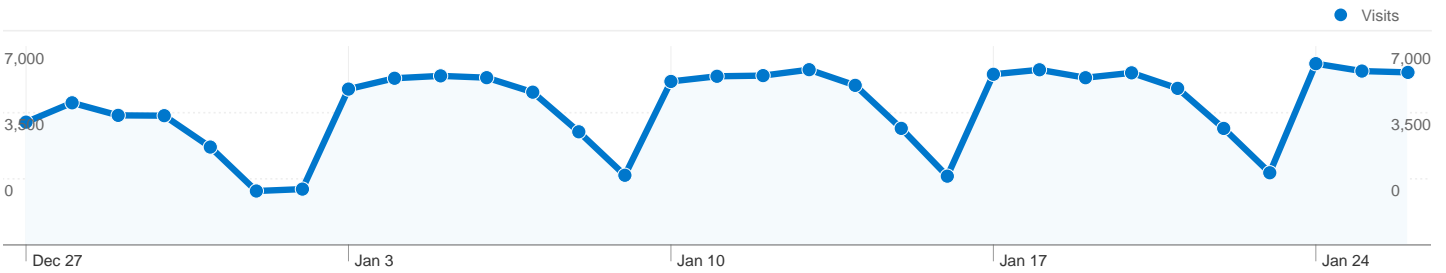

All traffic sources sent a total of 151,952 visits

- 31.98% Direct Traffic
- 12.20% Referring Sites
- 55.30% Search Engines

- **Search Engines**
  84,025.00 (55.30%)
- **Direct Traffic**
  48,597.00 (31.98%)
- **Referring Sites**
  18,537.00 (12.20%)
- **Other**
  793 (0.52%)

Top Traffic Sources

Sources	Visits	% visits	Keywords	Visits	% visits
google (organic)	77,528	51.02%	haromszek	13,359	15.90%
(direct) ((none))	48,597	31.98%	3szek	11,481	13.66%
facebook.com (referral)	2,952	1.94%	haromszek napilap	7,419	8.83%
hirkereso.ro (referral)	2,692	1.77%	3szek.ro	6,904	8.22%
yahoo (organic)	2,529	1.66%	www.3szek.ro	2,961	3.52%