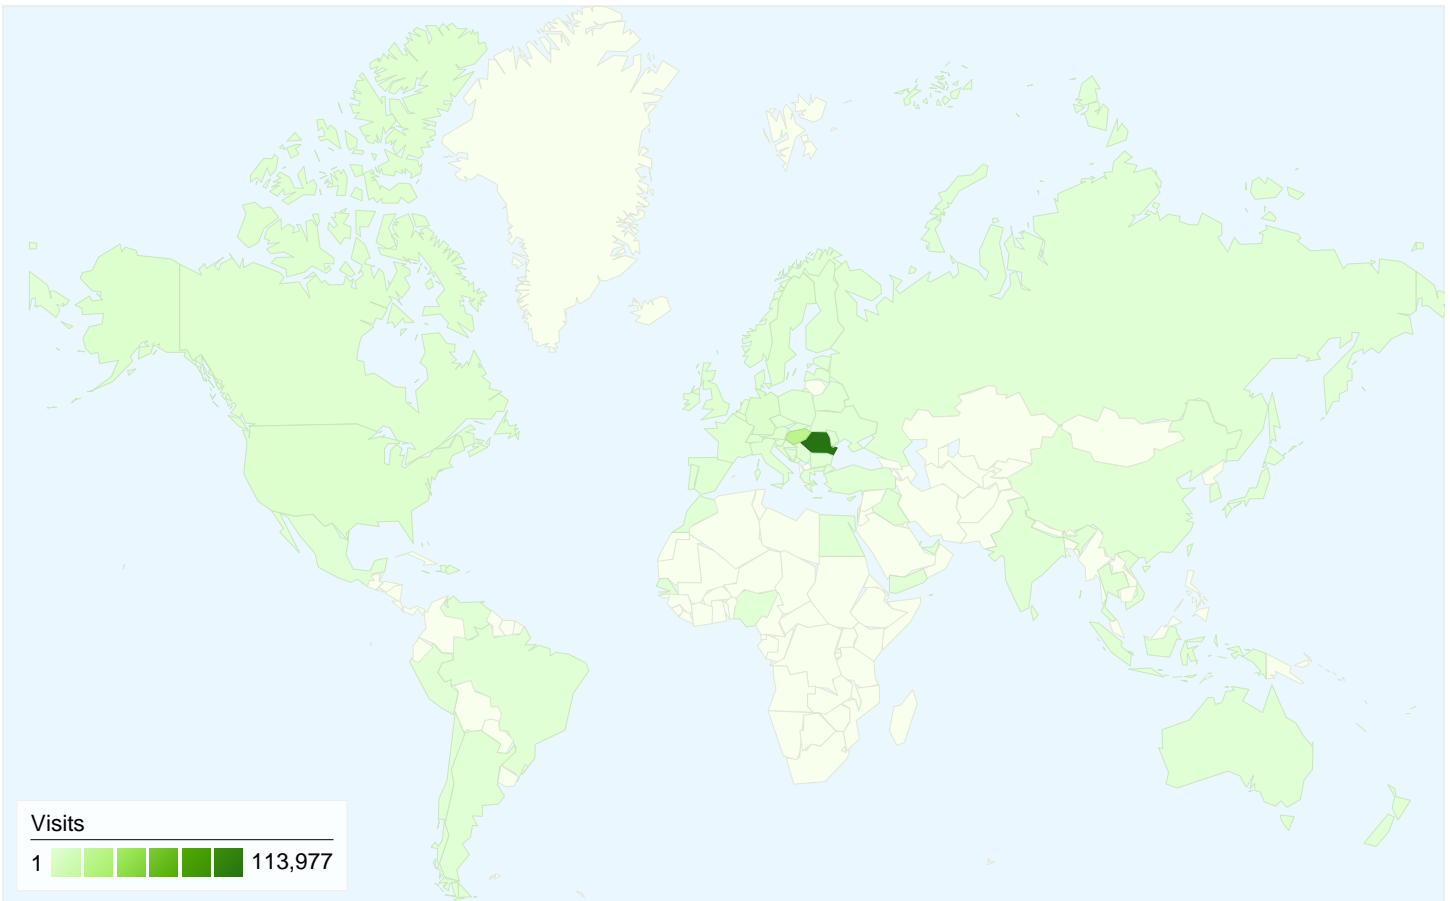

## Traffic Sources Overview

■ Search Engines	84,025.00 (55.30%)
■ Direct Traffic	48,597.00 (31.98%)
■ Referring Sites	18,537.00 (12.20%)
■ Other	793 (0.52%)

## This country/territory sent 113,977 visits via 49 cities

Site Usage

<b>Visits</b> <b>113,977</b> % of Site Total: 75.01%	<b>Pages/Visit</b> <b>5.16</b> Site Avg: 4.76 (8.37%)	<b>Avg. Time on Site</b> <b>00:07:48</b> Site Avg: 00:07:05 (10.20%)	<b>% New Visits</b> <b>15.79%</b> Site Avg: 21.98% (-28.17%)	<b>Bounce Rate</b> <b>25.90%</b> Site Avg: 31.69% (-18.28%)	
City	Visits	Pages/Visit	Avg. Time on Site	% New Visits	Bounce Rate
Sfintu Gheorghe	61,668	5.54	00:08:27	12.79%	22.14%
Brasov	27,377	5.31	00:07:52	14.14%	23.62%
Bucharest	10,787	4.89	00:07:59	17.60%	27.95%
Cluj-Napoca	3,435	3.88	00:05:37	26.00%	42.33%
Tirgu Mures	2,058	3.11	00:03:32	31.92%	49.27%
Cristuru-Secuiesc	1,475	2.62	00:02:46	36.41%	50.98%
Sibiu	1,430	3.07	00:03:43	38.60%	50.21%
Miercurea-Ciuc	1,196	2.91	00:03:28	30.60%	43.65%
Oradea	716	2.99	00:04:22	34.92%	50.98%

Satu Mare	<b>525</b>	4.00	00:06:43	37.71%	51.43%
					1 - 10 of 49

All traffic sources sent a total of 151,952 visits

-  31.98% Direct Traffic
-  12.20% Referring Sites
-  55.30% Search Engines

- **Search Engines**  
84,025.00 (55.30%)
- **Direct Traffic**  
48,597.00 (31.98%)
- **Referring Sites**  
18,537.00 (12.20%)
- **Other**  
793 (0.52%)

## 151,952 visits came from 73 countries/territories