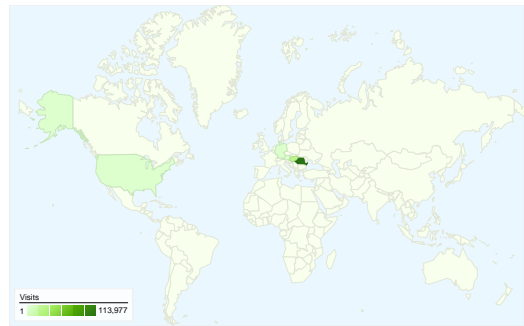

**Site Usage**

**151,952** Visits

**31.69%** Bounce Rate

**724,029** Pageviews

**00:07:05** Avg. Time on Site

**4.76** Pages/Visit

**21.98%** % New Visits

**Visitors Overview**

**Visitors**  
**48,476**

**Map Overlay**

**Country/Territory Detail: Romania**

**Content Overview**

Pages	Pageviews	% Pageviews
/load/3szek	207,275	28.63%
/load/Arhivum	12,407	1.71%
/load/Surveys&op=results&poll	5,849	0.81%
/load/Keres2&d=1	4,512	0.62%
/load/gallery	4,410	0.61%

## 151,952 visits came from 73 countries/territories

Netherlands	<b>358</b>	5.63	00:06:49	16.48%	28.49%
					1 - 10 of 73

**Pages on this site were viewed a total of 724,029 times**

**724,029** Pageviews

**566,347** Unique Views

**31.69%** Bounce Rate