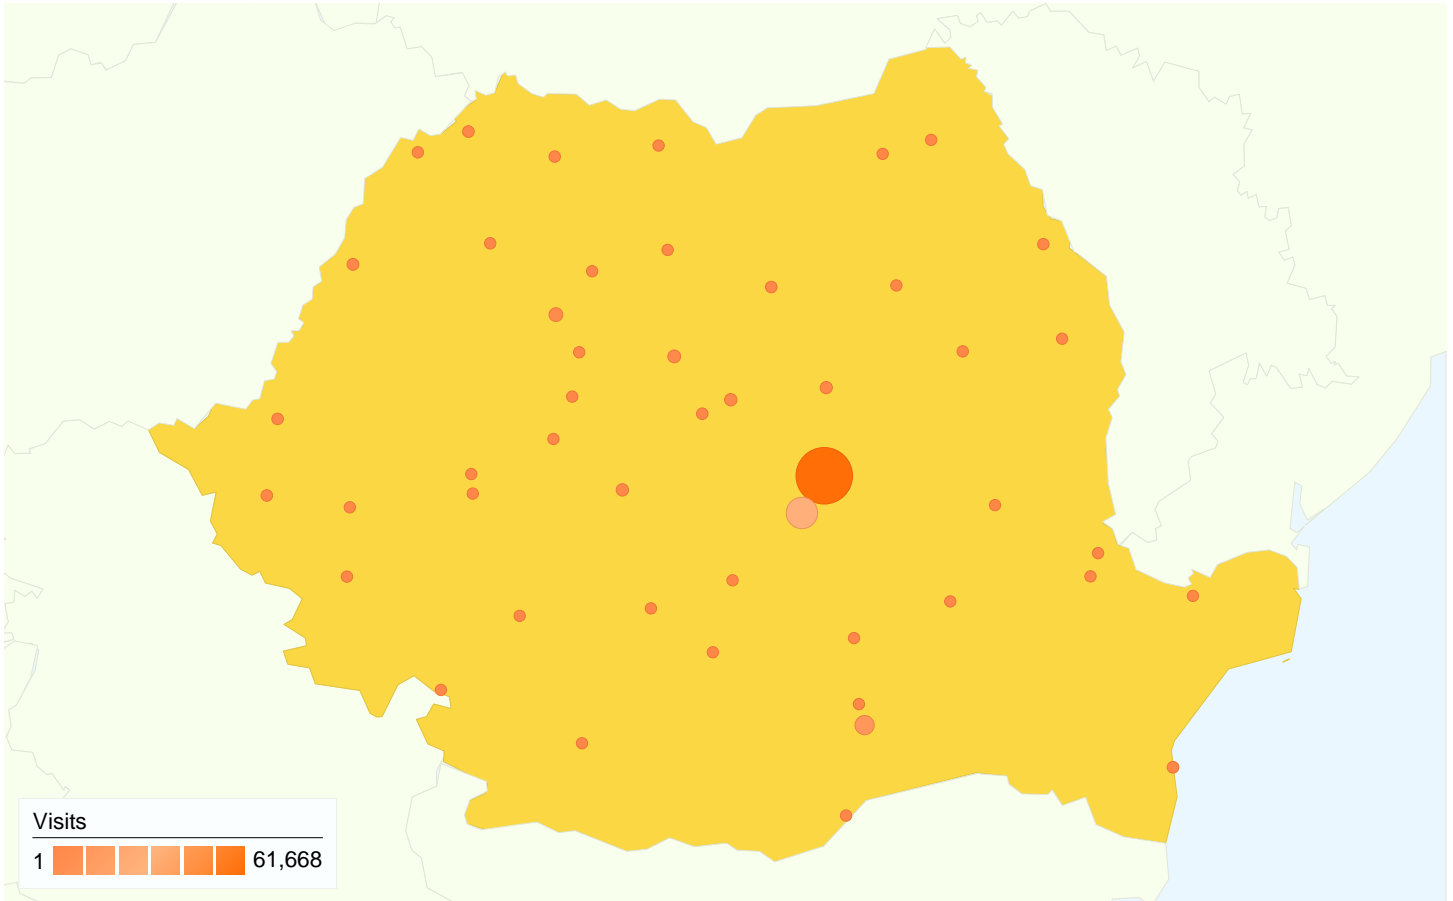

**Visitors**  
**48,476**

**Map Overlay**

**Country/Territory Detail: Romania**

**Content Overview**

Pages	Pageviews	% Pageviews
/load/3szek	207,275	28.63%
/load/Arhivum	12,407	1.71%
/load/Surveys&op=results&poll	5,849	0.81%
/load/Keres2&d=1	4,512	0.62%
/load/gallery	4,410	0.61%

## 48,476 people visited this site

151,952 Visits

48,476 Absolute Unique Visitors

724,029 Pageviews

4.76 Average Pageviews

00:07:05 Time on Site

31.69% Bounce Rate

21.98% New Visits

## This country/territory sent 113,977 visits via 49 cities

Site Usage

<b>Visits</b> <b>113,977</b> % of Site Total: 75.01%	<b>Pages/Visit</b> <b>5.16</b> Site Avg: 4.76 (8.37%)	<b>Avg. Time on Site</b> <b>00:07:48</b> Site Avg: 00:07:05 (10.20%)	<b>% New Visits</b> <b>15.79%</b> Site Avg: 21.98% (-28.17%)	<b>Bounce Rate</b> <b>25.90%</b> Site Avg: 31.69% (-18.28%)	
City	Visits	Pages/Visit	Avg. Time on Site	% New Visits	Bounce Rate
Sfintu Gheorghe	61,668	5.54	00:08:27	12.79%	22.14%
Brasov	27,377	5.31	00:07:52	14.14%	23.62%
Bucharest	10,787	4.89	00:07:59	17.60%	27.95%
Cluj-Napoca	3,435	3.88	00:05:37	26.00%	42.33%
Tirgu Mures	2,058	3.11	00:03:32	31.92%	49.27%
Cristuru-Secuiesc	1,475	2.62	00:02:46	36.41%	50.98%
Sibiu	1,430	3.07	00:03:43	38.60%	50.21%
Miercurea-Ciuc	1,196	2.91	00:03:28	30.60%	43.65%
Oradea	716	2.99	00:04:22	34.92%	50.98%

## 151,952 visits came from 73 countries/territories