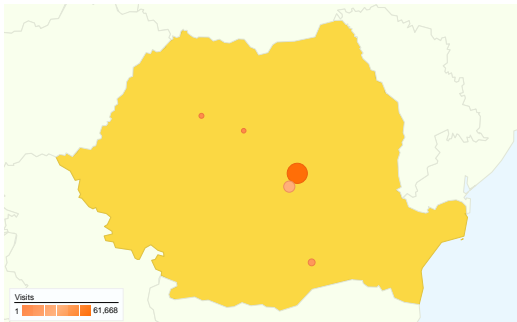

**Visitors**  
**48,476**

**Map Overlay**

**Country/Territory Detail: Romania**

**Content Overview**

Pages	Pageviews	% Pageviews
/load/3szek	207,275	28.63%
/load/Arhivum	12,407	1.71%
/load/Surveys&op=results&poll	5,849	0.81%
/load/Keres2&d=1	4,512	0.62%
/load/gallery	4,410	0.61%

Satu Mare	<b>525</b>	4.00	00:06:43	37.71%	51.43%
					1 - 10 of 49

All traffic sources sent a total of 151,952 visits

-  31.98% Direct Traffic
-  12.20% Referring Sites
-  55.30% Search Engines

- **Search Engines**  
84,025.00 (55.30%)
- **Direct Traffic**  
48,597.00 (31.98%)
- **Referring Sites**  
18,537.00 (12.20%)
- **Other**  
793 (0.52%)

## 151,952 visits came from 73 countries/territories

Netherlands	<b>358</b>	5.63	00:06:49	16.48%	28.49%
					1 - 10 of 73

**Pages on this site were viewed a total of 724,029 times**

**724,029** Pageviews

**566,347** Unique Views

**31.69%** Bounce Rate