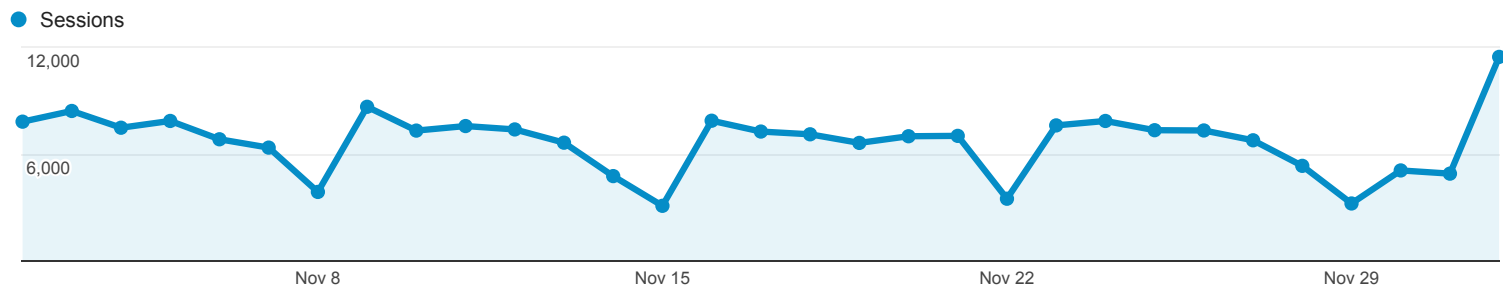

# Audience Overview

All Sessions  
100.00%

## Overview

Sessions  
**207,352**

Users  
**75,319**

Pageviews  
**743,373**

Pages / Session  
**3.59**

Avg. Session Duration  
**00:05:02**

Bounce Rate  
**46.37%**

% New Sessions  
**26.72%**