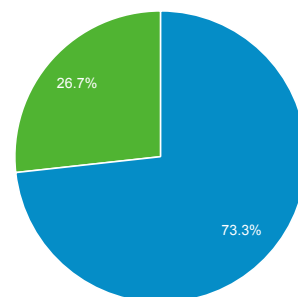

## Overview

Sessions  
**207,352**

Users  
**75,319**

Pageviews  
**743,373**

Pages / Session  
**3.59**

Avg. Session Duration  
**00:05:02**

Bounce Rate  
**46.37%**

% New Sessions  
**26.72%**

■ Returning Visitor ■ New Visitor

Language	Sessions	% Sessions
1. en-us	62,389	30.09%
2. hu	61,834	29.82%
3. hu-hu	54,929	26.49%
4. ro	7,231	3.49%
5. ro-ro	6,001	2.89%
6. en-gb	4,190	2.02%
7. de	2,231	1.08%
8. en	2,181	1.05%
9. de-de	1,543	0.74%
10. de-at	804	0.39%