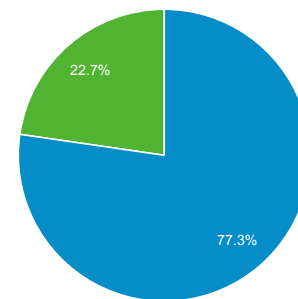

Audience Overview

All Users
100.00% Sessions

1 Nov 2019 - 30 Nov 2019

Overview

Page Views

Sessions
453,397

Users
171,287

Page Views
1,380,424

Pages/Session
3.04

Avg. Session Duration
00:02:30

Bounce Rate
64.77%

% New Sessions
22.69%

Returning Visitor New Visitor

| Language | Sessions | % Sessions |
|----------|----------|------------|
| 1. hu-hu | 282,819 | 62.38% |
| 2. en-us | 61,623 | 13.59% |
| 3. hu | 55,917 | 12.33% |
| 4. ro-ro | 18,146 | 4.00% |
| 5. en-gb | 10,647 | 2.35% |
| 6. hu-ro | 7,044 | 1.55% |
| 7. ro | 3,880 | 0.86% |
| 8. de-de | 3,499 | 0.77% |
| 9. sv-se | 1,303 | 0.29% |
| 10. de | 1,173 | 0.26% |