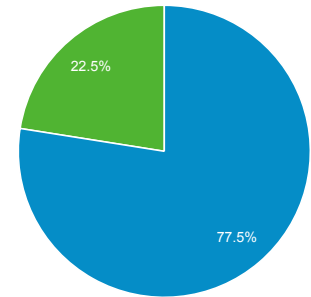

Audience Overview

All Users
100.00% Sessions

May 1, 2020 - May 31, 2020

Overview

Returning Visitor New Visitor

Language	Sessions	% Sessions
1. hu-hu	325,129	58.44%
2. hu	93,058	16.73%
3. en-us	60,886	10.94%
4. ro-ro	25,750	4.63%
5. hu-ro	15,864	2.85%
6. en-gb	12,835	2.31%
7. ro	4,560	0.82%
8. de-de	4,160	0.75%
9. de	2,539	0.46%
10. en	1,808	0.32%