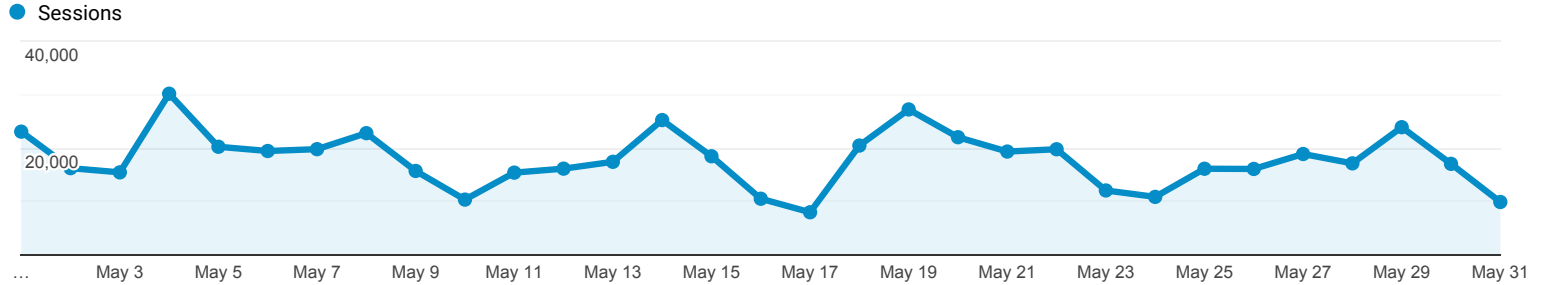

Audience Overview

All Users
100.00% Sessions

May 1, 2020 - May 31, 2020

Overview

Returning Visitor New Visitor

Language	Sessions	% Sessions
1. hu-hu	325,129	58.44%
2. hu	93,058	16.73%
3. en-us	60,886	10.94%
4. ro-ro	25,750	4.63%
5. hu-ro	15,864	2.85%
6. en-gb	12,835	2.31%
7. ro	4,560	0.82%
8. de-de	4,160	0.75%
9. de	2,539	0.46%
10. en	1,808	0.32%